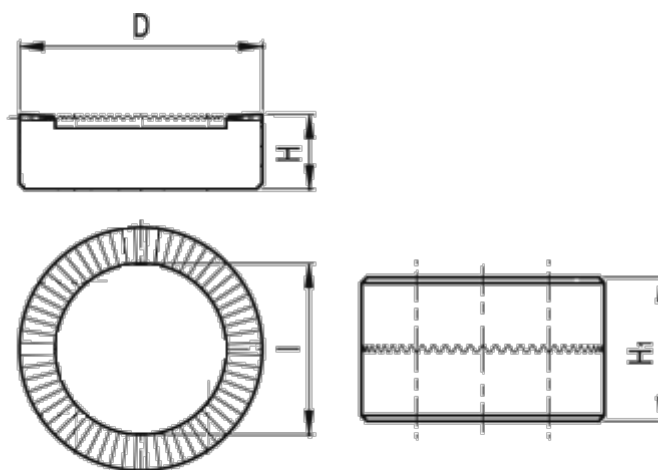

Article number: 206575360

Description: E+G Serrated locking plate
GN 187.4-32-60-E-ST

Measures

D	= 32
H +/-0.9	= 9.0
H1	= 18
l	= 23.5
Number of teeth	= 60